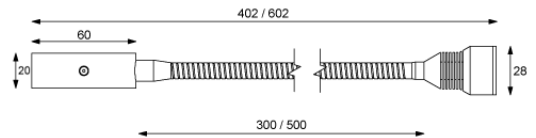

- High-Power LED 2 Watt, Ø Lifespan over 50,000 hours
- Light output: 140 lm
- Connection: 9-32 V DC, (12 V or 24 V power on board)
- Material: aluminum, brass, steel, glass
- Surfaces: chrome gloss, chrome matt or gold gloss
- Beam angle: 25° or 44°
- freely flexible