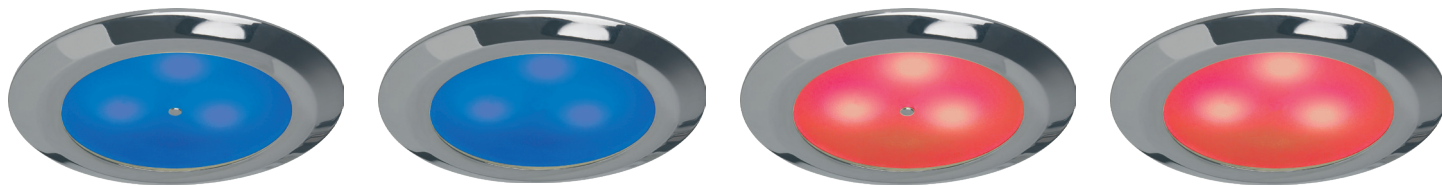

Art.-no. Slave	Art.-no. Master	Bezeichnung description	Oberfläche surface	Lichtfarbe light color	Farbwechsel night light
229 231 01	229 431 01	LED-Leuchte EB12-1, 3 W / LED-Leuchte EB12-2, 3 W	weiß white	warmweiß (3000K) warm white (3000 K)	kein none
229 231 03	229 431 03	LED-Leuchte EB12-1, 3 W / LED-Leuchte EB12-2, 3 W	schwarz black	warmweiß (3000K) warm white (3000 K)	kein none
229 231 04	229 431 04	LED-Leuchte EB12-1, 3 W / LED-Leuchte EB12-2, 3 W	Edelstahl stainless steel	warmweiß (3000K) warm white (3000 K)	kein none
229 231 05	229 431 05	LED-Leuchte EB12-1, 3 W / LED-Leuchte EB12-2, 3 W	chrom-glanz chrome gloss	warmweiß (3000K) warm white (3000 K)	kein none
229 231 07	229 431 07	LED-Leuchte EB12-1, 3 W / LED-Leuchte EB12-2, 3 W	chrom-matt chrome matt	warmweiß (3000K) warm white (3000 K)	kein none
229 231 09	229 431 09	LED-Leuchte EB12-1, 3 W / LED-Leuchte EB12-2, 3 W	gold-glanz golden gloss	warmweiß (3000K) warm white (3000 K)	kein none
229 630 01	229 631 01	LED-Leuchte EB12-3, 3 W	weiß white	warmweiß (3000K) warm white (3000 K)	weiß / rot white / red
229 630 03	229 631 03	LED-Leuchte EB12-3, 3 W	schwarz black	warmweiß (3000K) warm white (3000 K)	weiß / rot white / red
229 630 04	229 631 04	LED-Leuchte EB12-3, 3 W	Edelstahl stainless steel	warmweiß (3000K) warm white (3000 K)	weiß / rot white / red
229 630 05	229 631 05	LED-Leuchte EB12-3, 3 W	chrom-glanz chrome gloss	warmweiß (3000K) warm white (3000 K)	weiß / rot white / red
229 630 07	229 631 07	LED-Leuchte EB12-3, 3 W	chrom-matt chrome matt	warmweiß (3000K) warm white (3000 K)	weiß / rot white / red
229 630 09	229 631 09	LED-Leuchte EB12-3, 3 W	gold-glanz golden gloss	warmweiß (3000K) warm white (3000 K)	weiß / rot white / red
228 630 01	228 631 01	LED-Leuchte EB12-3, 3 W	weiß white	warmweiß (3000K) warm white (3000 K)	weiß / blau white / blue
228 630 03	228 631 03	LED-Leuchte EB12-3, 3 W	schwarz black	warmweiß (3000K) warm white (3000 K)	weiß / blau white / blue
228 630 04	228 631 04	LED-Leuchte EB12-3, 3 W	Edelstahl stainless steel	warmweiß (3000K) warm white (3000 K)	weiß / blau white / blue
228 630 05	228 631 05	LED-Leuchte EB12-3, 3 W	chrom-glanz chrome gloss	warmweiß (3000K) warm white (3000 K)	weiß / blau white / blue
228 630 07	228 631 07	LED-Leuchte EB12-3, 3 W	chrom-matt chrome matt	warmweiß (3000K) warm white (3000 K)	weiß / blau white / blue
228 630 09	228 631 09	LED-Leuchte EB12-3, 3 W	gold-glanz golden gloss	warmweiß (3000K) warm white (3000 K)	weiß / blau white / blue